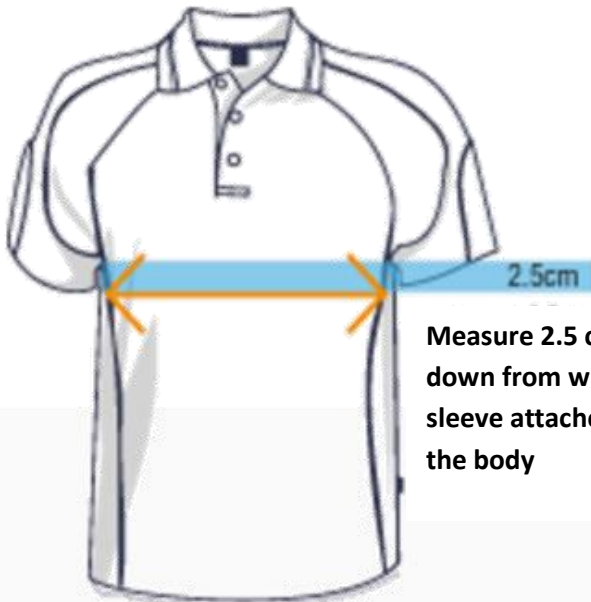

## SIZING

YARRA POLO LADIES	8-10	12-14	16-18	20-22	24-26
1/2 CHEST MEASUREMENT CM	43	48	53	60	67
HIGH POINT SHOULDER TO HEM CM	58	62	66	70	72

## HOW TO MEASURE

Measure 2.5 cm down from where sleeve attaches to the body

HALF CHEST MEASUREMENT

160gm 100% Drivewear polyester moisture removal  
**DRIVEAR™** mini-waffle knit easy care fabric  
 self fabric collar  
 'v' neck, contrast piping on placket and sleeve